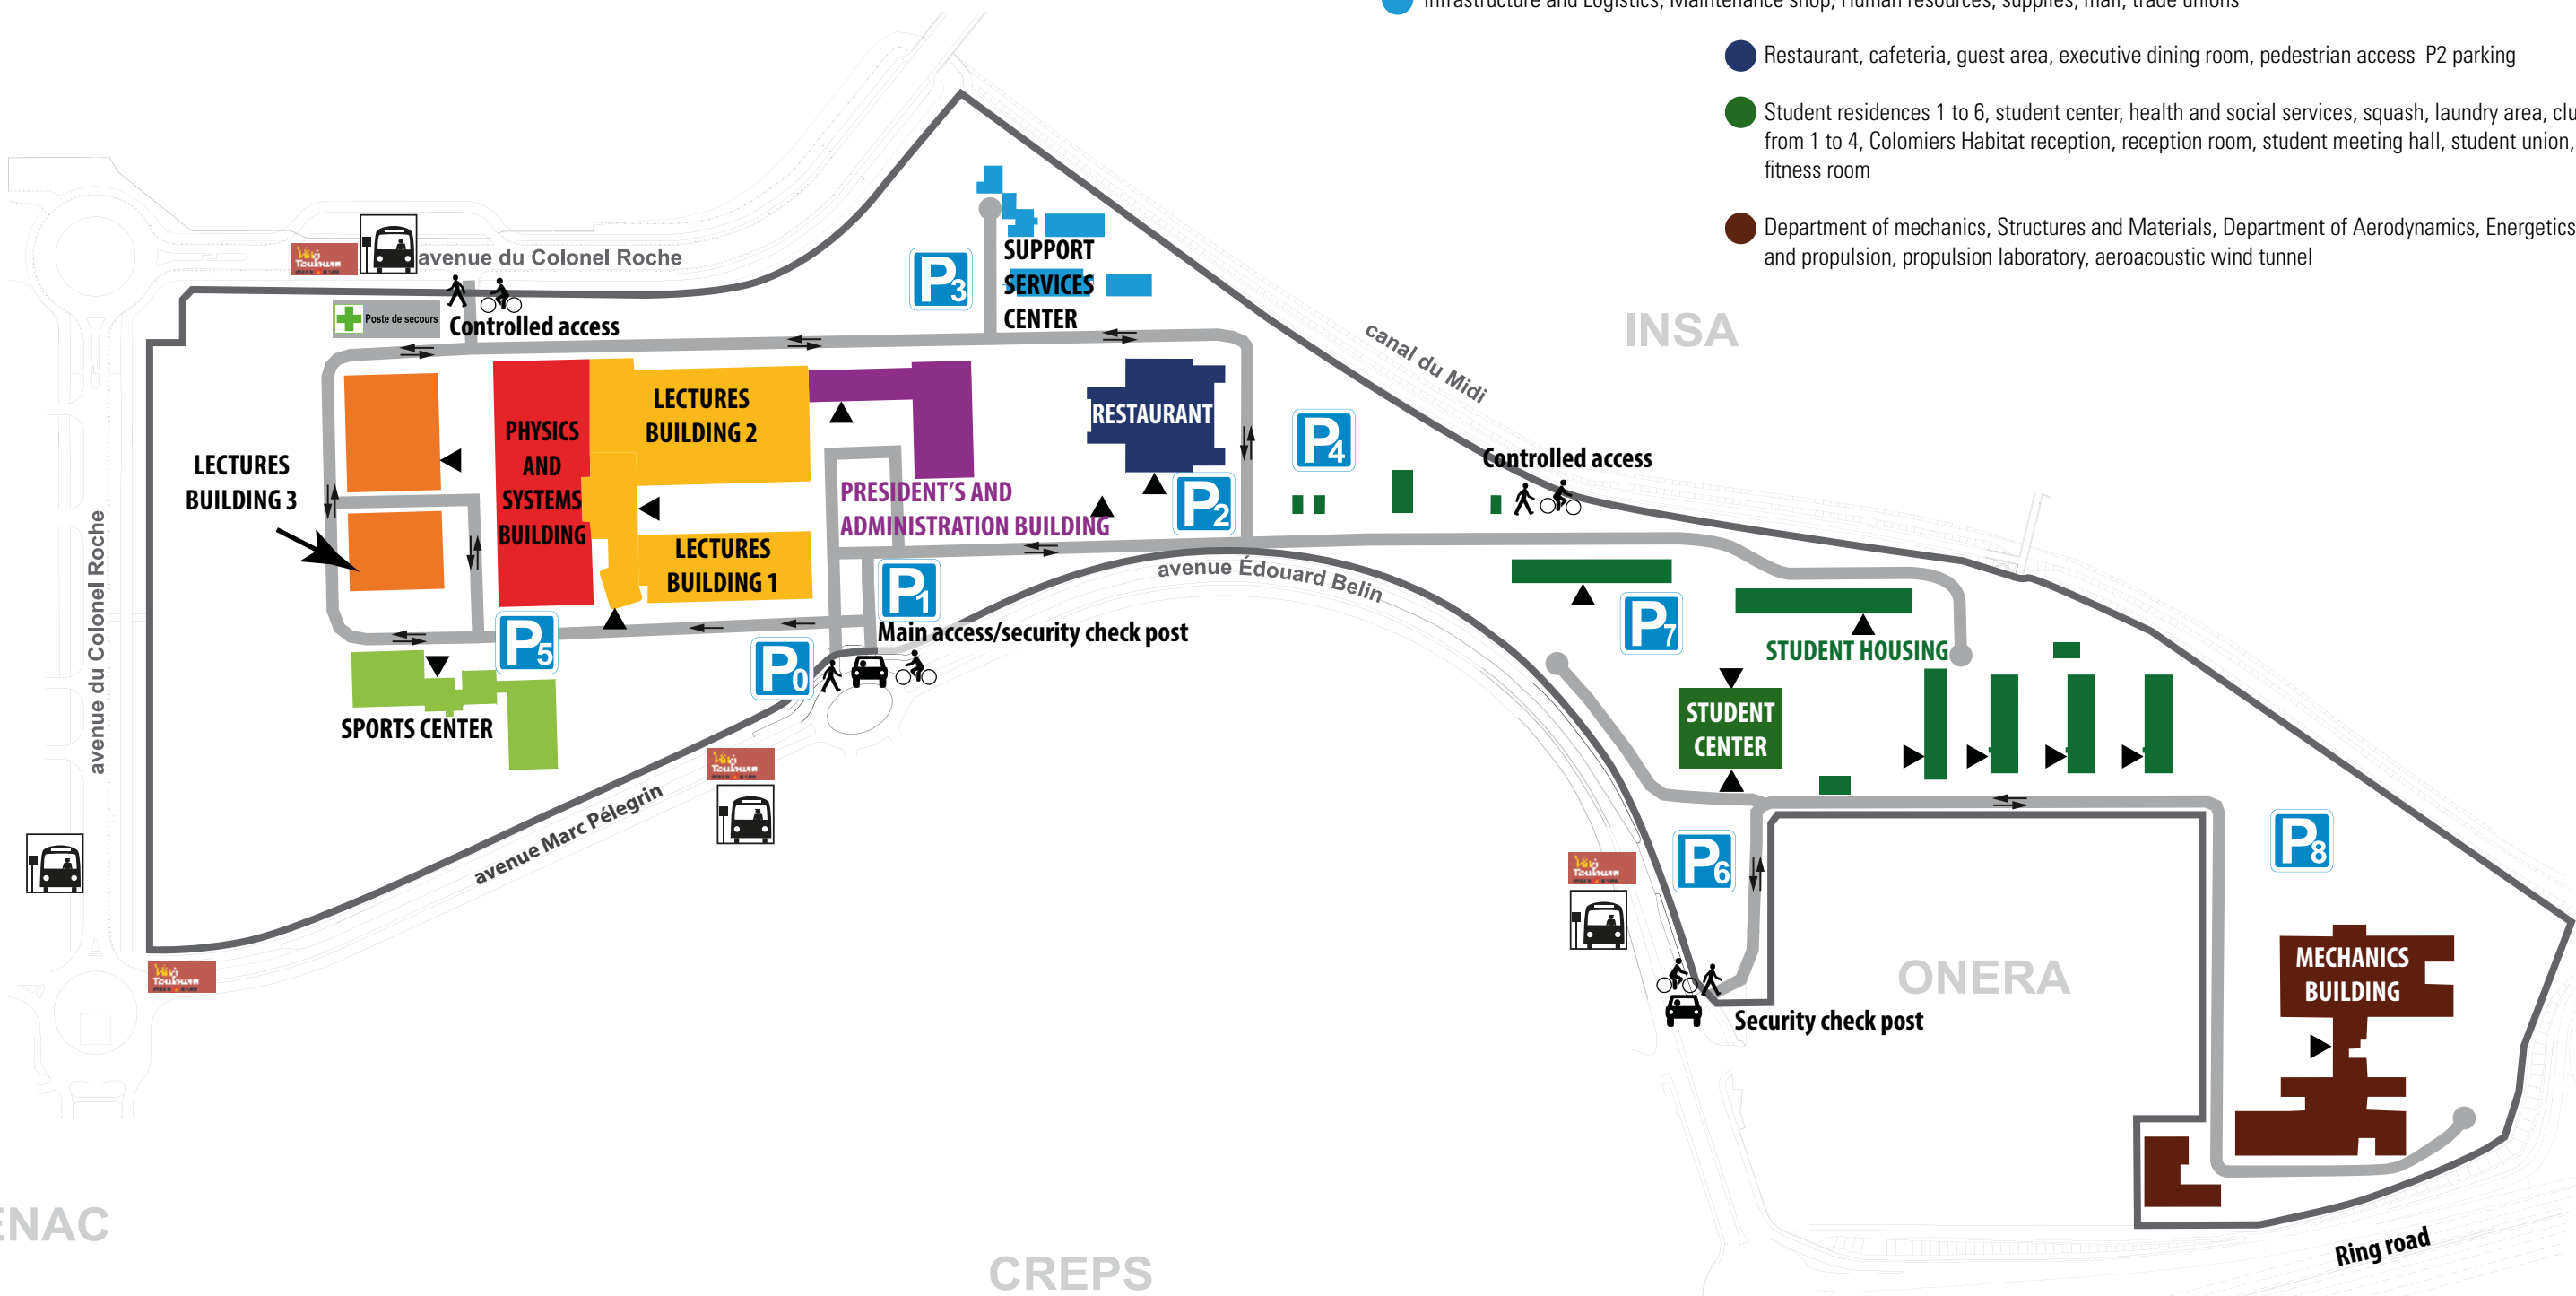

Campus Map ISAE-SUPAERO

10 avenue Marc Pégégrin - Toulouse

- Masters Programs, International Relations, Department of Aerospace Vehicles Design and Control, EUROSAE, ECATA, Examination room
- Swimming pool, gym, stadium, tennis, basketball courts, volleyball courts
- Department of Electronics, Optronics and Signal Processing, Department of Complex Systems Engineering, IMT Atlantique
- Ingenieurs programs, Department of Humanities and Languages, lecture theatres 1 to 4, Doctoral programs, Corporate Relations and Sponsorship, IT center, Library, Print service
- President, Administration office, Scientific Vice-President, Communication office, Accounting office, Legal office, Financial affairs, boardroom, Thesis room, Clement Ader hall
- Infrastructure and Logistics, Maintenance shop, Human resources, supplies, mail, trade unions

- Restaurant, cafeteria, guest area, executive dining room, pedestrian access P2 parking
- Student residences 1 to 6, student center, health and social services, squash, laundry area, clubs from 1 to 4, Colomiers Habitat reception, reception room, student meeting hall, student union, fitness room
- Department of mechanics, Structures and Materials, Department of Aerodynamics, Energetics and propulsion, propulsion laboratory, aeroacoustic wind tunnel

LAAS-CNRS

CNES

ENAC

CREPS

INSA

ONERA

Ring road